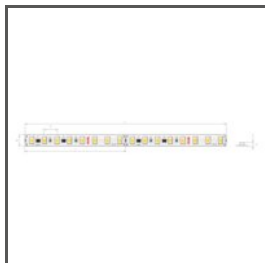

K-HE-0480-HD-24V

K-HEHD-0480-24

Ref. arch K-HE-0480-HD-24V